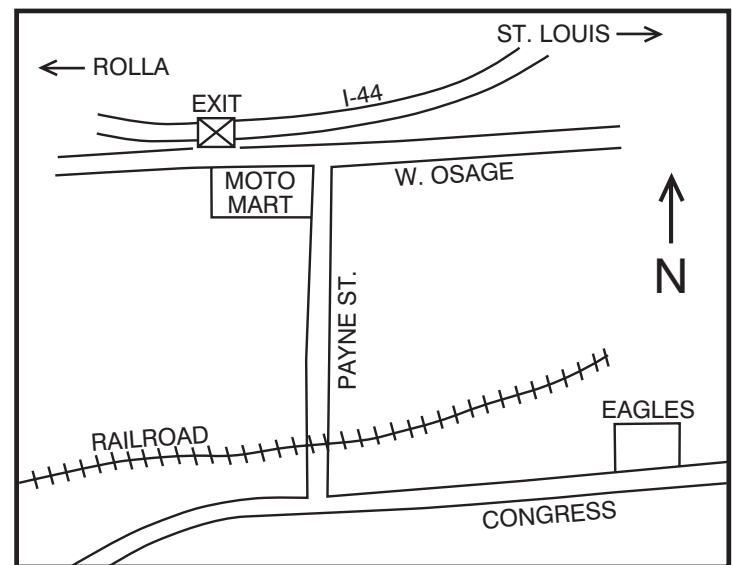

PACIFIC EAGLES #3842
707 West Congress
Pacific, MO 63069

Admission: \$7
Weekend Pass: \$8
Children under 16 admitted
free with parent

THIS SHOW ONLY - \$20 PER TABLE

Please visit us at
www.MidwestArmsArmor.com.

DEALERS: 165 8ft. tables available.
24-Hour Security on site!
Two exhibitor badges per table
(maximum of four)
Dealer set-up Saturday 7am - 10am

SHOW COORDINATOR
Alan Fasoldt • 314-631-2799

Send checks to:
MAAS
P.O. Box 252178
St. Louis, MO 63125

Take Pacific exit off of I-44. East on W. Osage, turn right on Payne St. (Moto Mart on corner), south on Payne St. to Congress (Payne St. ends). East on Congress to Pacific Eagles.

...and he that hath no sword, let him sell his garment, and buy one. Luke 22:36