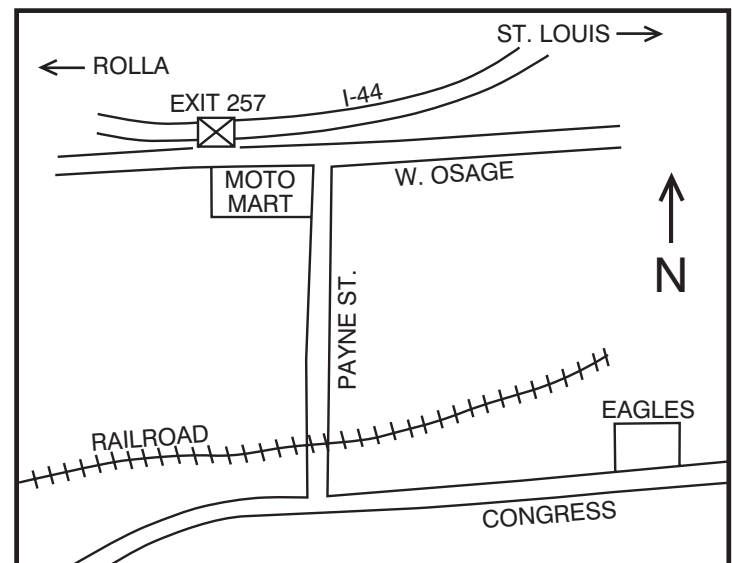

DEALERS: 100 8ft. tables available.

\$35 per table

24-Hour Security on site!

**Two exhibitor badges per table
(maximum of four)**

Dealer set-up Saturday 7am - 10am

SHOW COORDINATOR

Alan Fasoldt • 314-631-2799

Send checks to:

MAAS

P.O. Box 252178

St. Louis, MO 63125

Take exit 257 off I-44 (Pacific exit). East on W. Osage, turn right on Payne St. (Moto Mart on corner), south on Payne St. to Congress (Payne St. ends). East on Congress to Pacific Eagles.