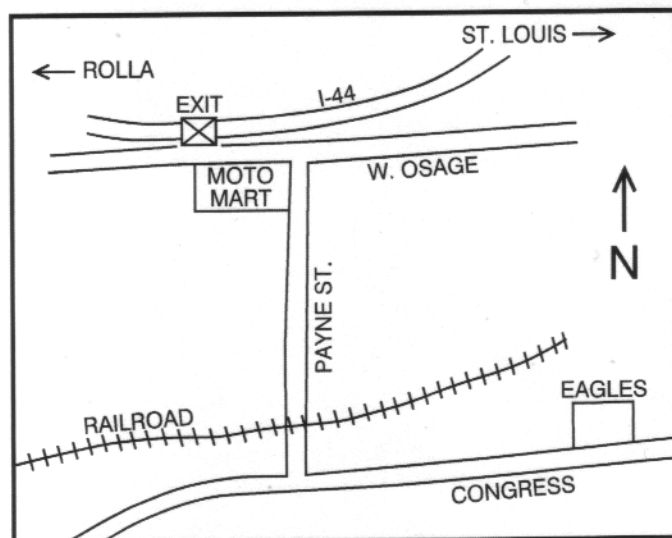

DEALERS: 110 8ft. tables available.

\$35 per table

24-Hour Security on site!

**Two exhibitor badges per table
(maximum of four)**

Dealer set-up Saturday 7am - 10am

SHOW COORDINATOR

Alan Fasoldt • 314-631-2799

Send checks to:

MAAS

P.O. Box 252178

St. Louis, MO 63125

**Take Pacific exit off of I-44. East on
W. Osage, turn right on Payne St. (Moto
Mart on corner), south on Payne St.
to Congress (Payne St. ends). East on
Congress to Pacific Eagles.**